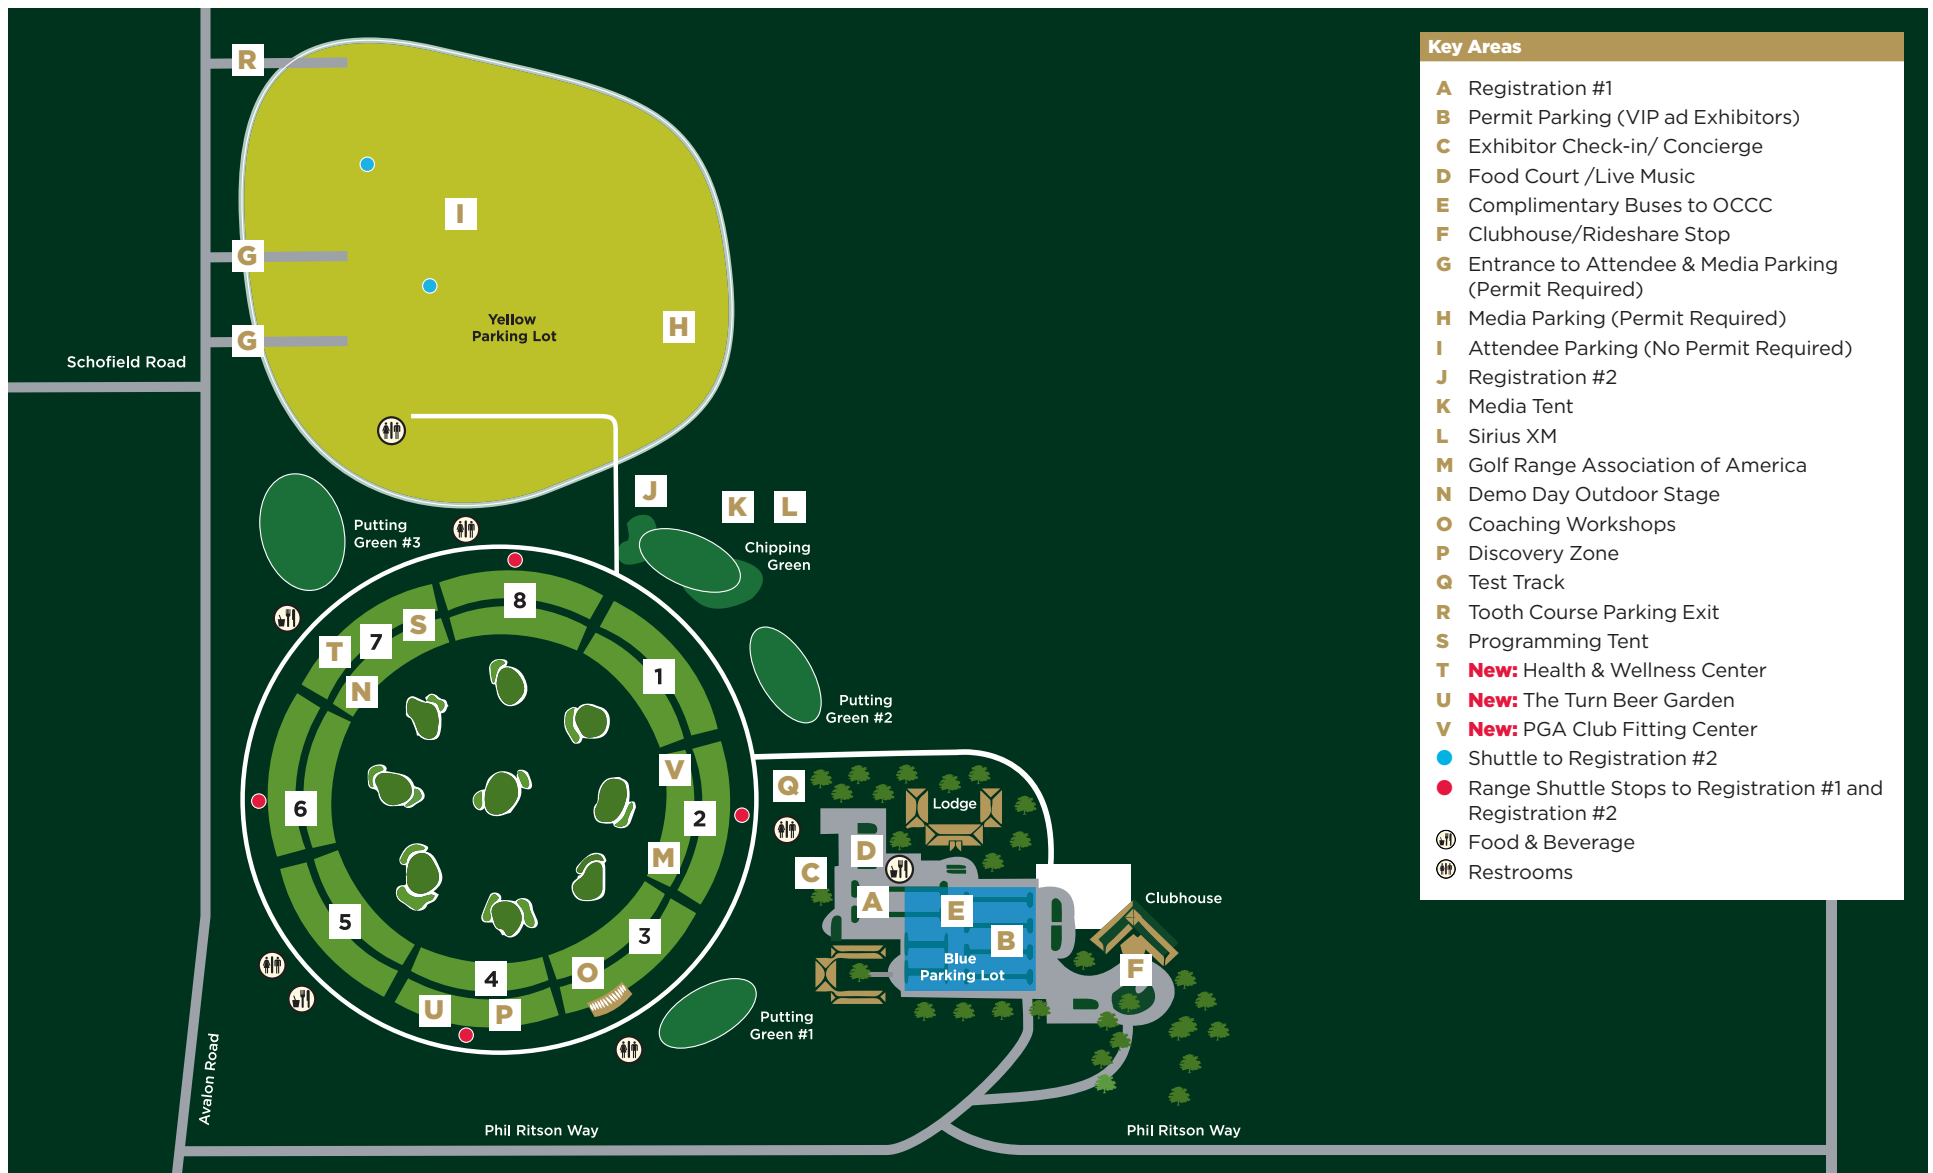

WELCOME TO THE 22ND ANNUAL PGA SHOW DEMO DAY PRESENTED BY:

OFFICIAL REGISTRATION TENT PARTNERS:

BROUGHT TO YOU BY:

SHOW

MAGAZINE

Participating Companies (as of 1/3/25)

Key Areas

- A** Registration #1
- B** Permit Parking (VIP ad Exhibitors)
- C** Exhibitor Check-in/ Concierge
- D** Food Court /Live Music
- E** Complimentary Buses to OCCC
- F** Clubhouse/Rideshare Stop
- G** Entrance to Attendee & Media Parking (Permit Required)
- H** Media Parking (Permit Required)
- I** Attendee Parking (No Permit Required)
- J** Registration #2
- K** Media Tent
- L** Sirius XM
- M** Golf Range Association of America
- N** Demo Day Outdoor Stage
- O** Coaching Workshops
- P** Discovery Zone
- Q** Test Track
- R** Tooth Course Parking Exit
- S** Programming Tent
- T** **New:** Health & Wellness Center
- U** **New:** The Turn Beer Garden
- V** **New:** PGA Club Fitting Center
- Shuttle to Registration #2
- Range Shuttle Stops to Registration #1 and Registration #2
- ☺ Food & Beverage
- ♿ Restrooms

Alphard Golf.....Discovery Zone - Tee Box 4
 Antigua.....Tee Box 1
 Attomax Inc.....Tee Box 1
 AVGAR.....Test Track - behind Tee Box 2
 BAL.ON by Continental.....Tee Box 3
 Baliston.....Putting Green 1
 Birdie Bottle.....Tee Box 8
 Brand Asset Partners.....Tee Box 7
 Bridgestone Golf Inc.....Tee Box 5
 BucketGolf.....Tee 4
 Caddy Cocktails.....Tee Box 4
 CaddyTalk USA.....Tee Box 7
 Callaway Golf/Toptracer Range.....Tee Box 2
 Certifresh Cigar.....Discovery Zone - Tee Box 4
 Chalkless.....Tee Box 3
 ChirX.....Discovery Zone
 Club Car LLC.....Tee Box 6
 Cobra Golf.....Putting Green 2, Tee Box 8
 Cupp Golf.....Tee Box 3
 Dumina, Co Ltd.....Tee Box 6
 E-Z-GO.....Registration 1 & 2

Key Information

Severe Weather Warning

In case of severe weather or lightning, please go to the nearest sheltered area. A shelter is located behind Tee Box 7. The building behind Tee Box 3 and the Orange County National Clubhouse will also provide adequate shelter in severe weather.